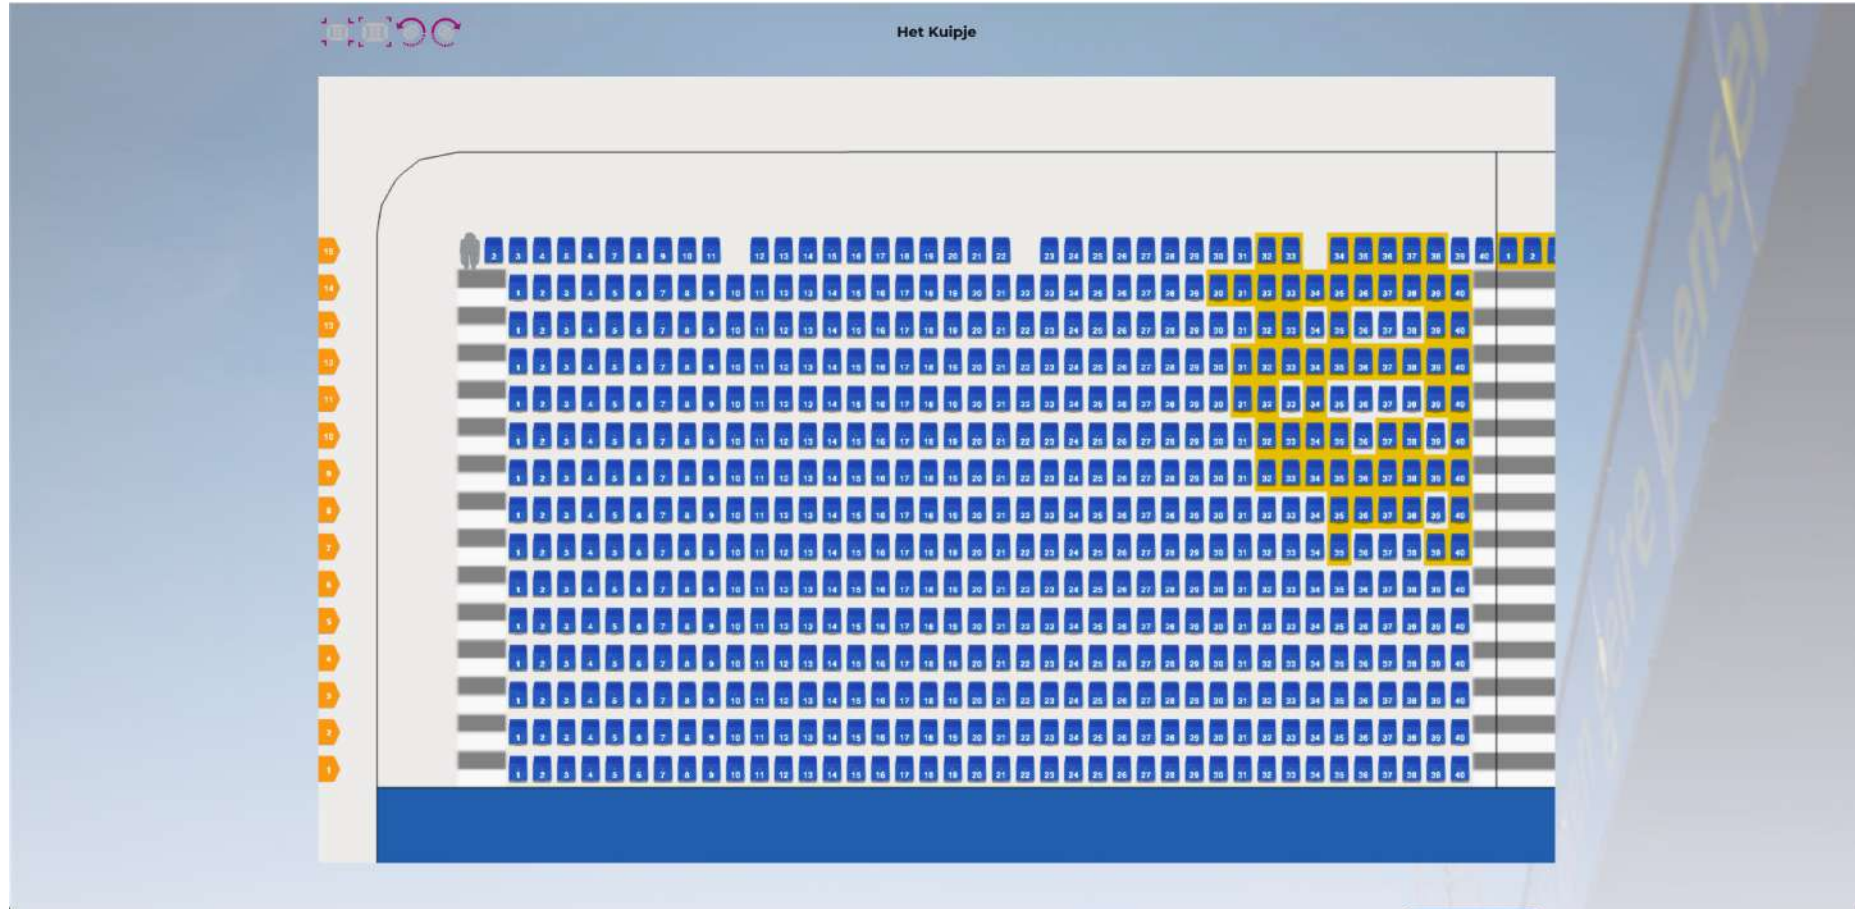

Klik op een stoeltje in het vak

De gele stoeltjes zijn renewals van huidige abonnees. Deze komen pas vrij vanaf 01/07!

Klik op checkout

The image shows a screenshot of a seat selection interface. The main area is a grid of seats, with a legend at the bottom and a 'Checkout' button on the right. The legend includes:

- Location selected in the transaction (indicated by a person icon)
- Occupied seat (indicated by a grey square)
- Available seat (indicated by a blue square)
- Distance buffer (indicated by a grey square)
- Renewal (indicated by a yellow circle)
- Reservations (indicated by a red circle)

The 'Checkout' button is located at the bottom right of the interface.

The seat grid consists of 16 rows and 40 columns. The seats are numbered 1 to 40 in each row. The seats are color-coded: blue for available, grey for occupied, and yellow for renewal. A person icon is located at the top left of the grid, indicating the selected location. The legend at the bottom left explains the color coding: blue for available seats, grey for occupied seats, and yellow for renewal seats. The 'Checkout' button is located at the bottom right of the interface.